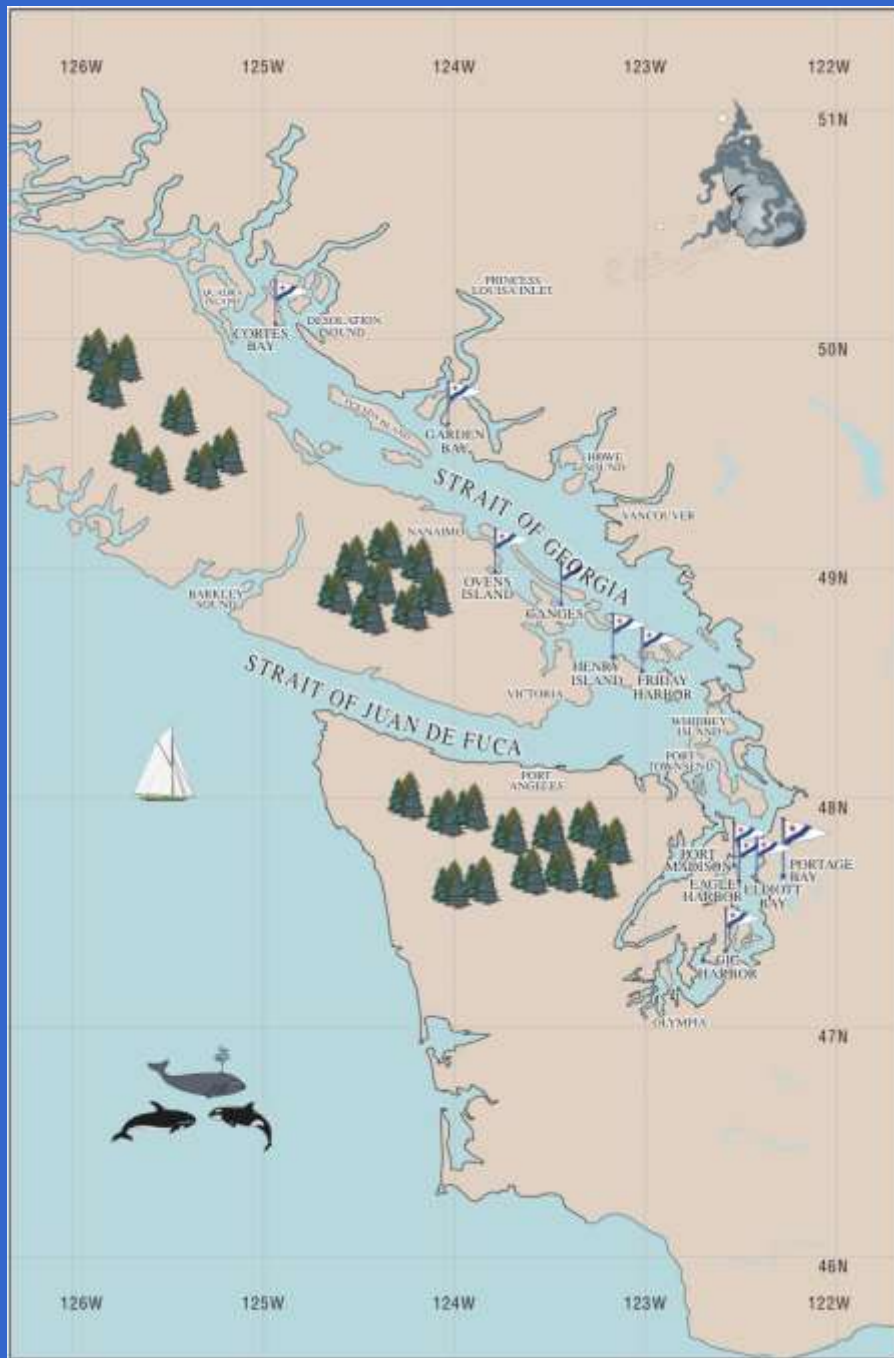

Seattle Yacht Club

A Jewel in the NW

- Founded 1892
- 2,700 members, 4,400 including spouses
- One of the largest and most unique yacht clubs in the world
- Exceptional venues for any boater

Seattle Yacht Club Outstation Tour

Montlake Cut and Opening Day

Elliott Bay

- Downtown Seattle
- Clubhouse, head, showers
- Serves as moorage for 150+ SYC boats
- In 1200 slip marina
- 10% discount

Port Madison on Bainbridge Island

- 8+ acres
- 55 boat capacity
- Small boat center
- Playground
- Ice, Showers
- Activities clubhouse
- Residential area
- Full time caretakers

Eagle Harbor on Bainbridge Island

San Juan Islands- Friday Harbor, Henry Island

Friday Harbor

- Downtown Friday Harbor; walking distance
- 30+ boat capacity
- Showers, ice, lounge, heads, bbq
- Full time managers
- Parking

Gig Harbor

- 20+ boat capacity
- Showers and heads
- BBQ
- Covered dining area
- Located residential area

Gig Harbor

- 35 miles south of Seattle
- Secluded recreational and commercial fishing harbor

Thank You!