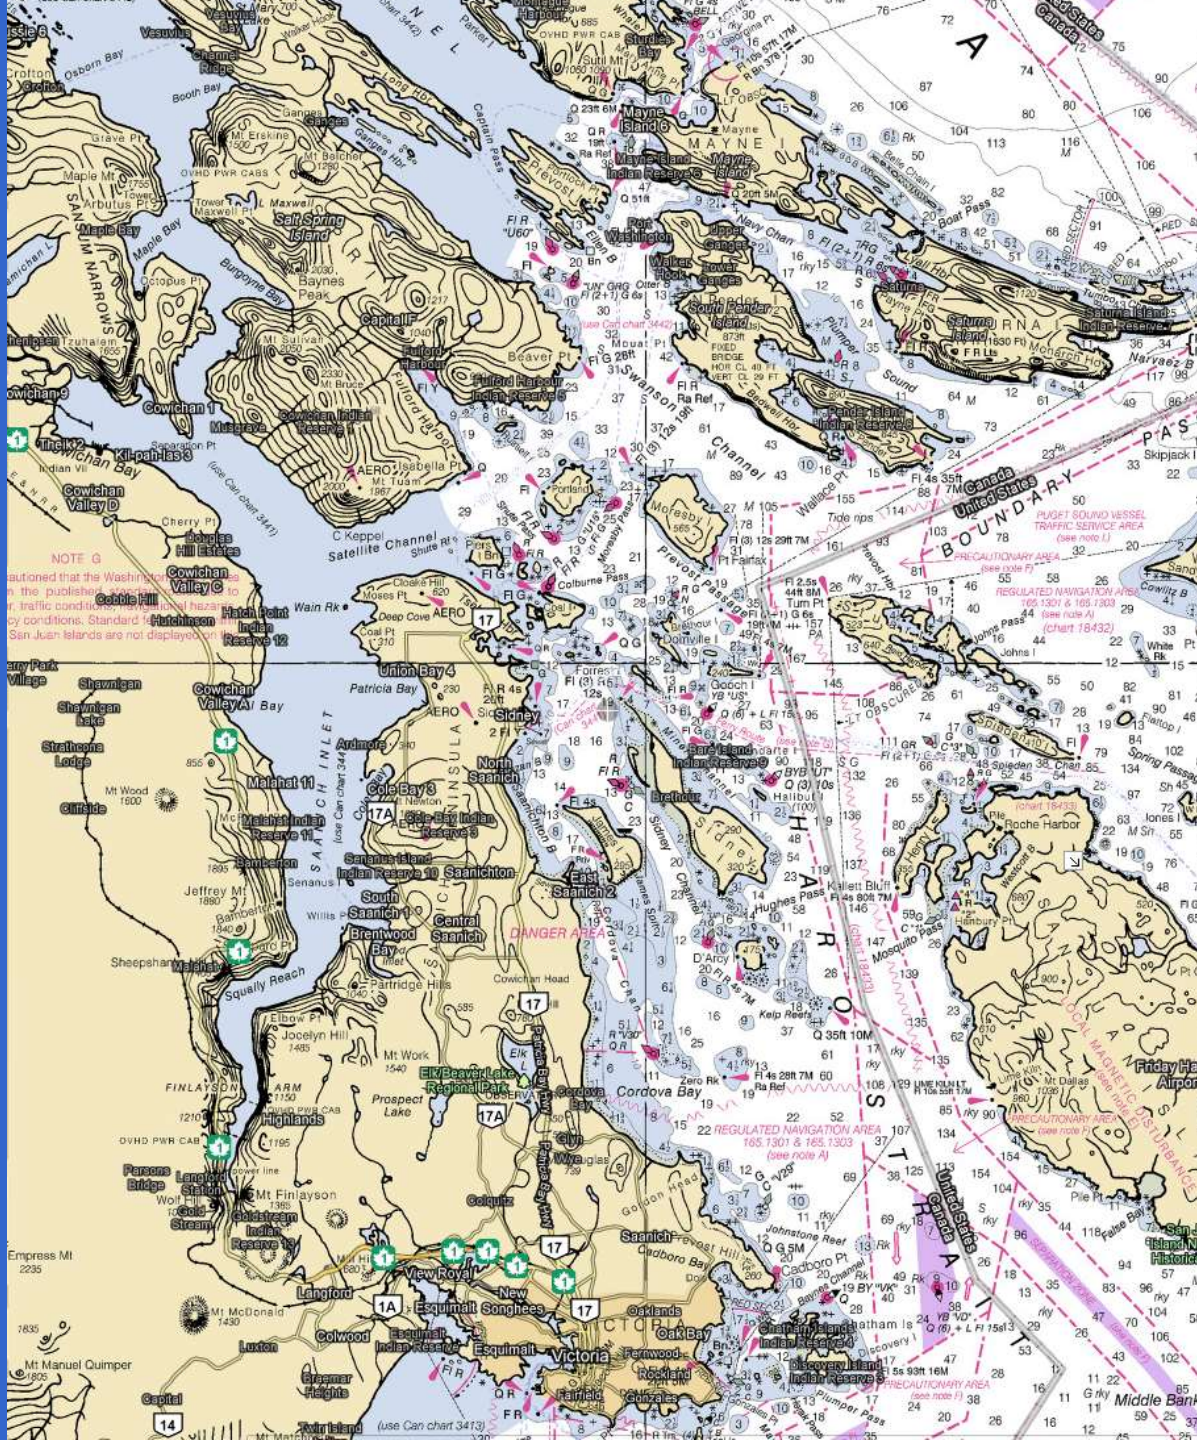

Montlake Cut and Opening Day

Elliott Bay

- Downtown Seattle
- Clubhouse, head, showers
- Serves as moorage for 150+ SYC boats
- In 1200 slip marina
- 10% discount

Port Madison on Bainbridge Island

- 8+ acres
- 55 boat capacity
- Small boat center
- Playground
- Ice, Showers
- Activities clubhouse
- Residential area
- Full time caretakers

Eagle Harbor on Bainbridge Island

San Juan Islands- Friday Harbor, Henry Island

Friday Harbor

- Downtown Friday Harbor; walking distance
- 30+ boat capacity
- Showers, ice, lounge, heads, bbq
- Full time managers
- Parking

Henry Island

- * 25 Acres
- * Sports Court, volleyball
- * Wildlife trail
- * Tennis Court
- * Kayaks
- * 55 boat capacity
- * Popular well attended events

Gulf Islands

- Ganges Harbor on Salt Spring Island
- Ovens Island

Gig Harbor

- 20+ boat capacity
- Showers and heads
- BBQ
- Covered dining area
- Located residential area

Gig Harbor

- 35 miles south of Seattle
- Secluded recreational and commercial fishing harbor

Thank You!