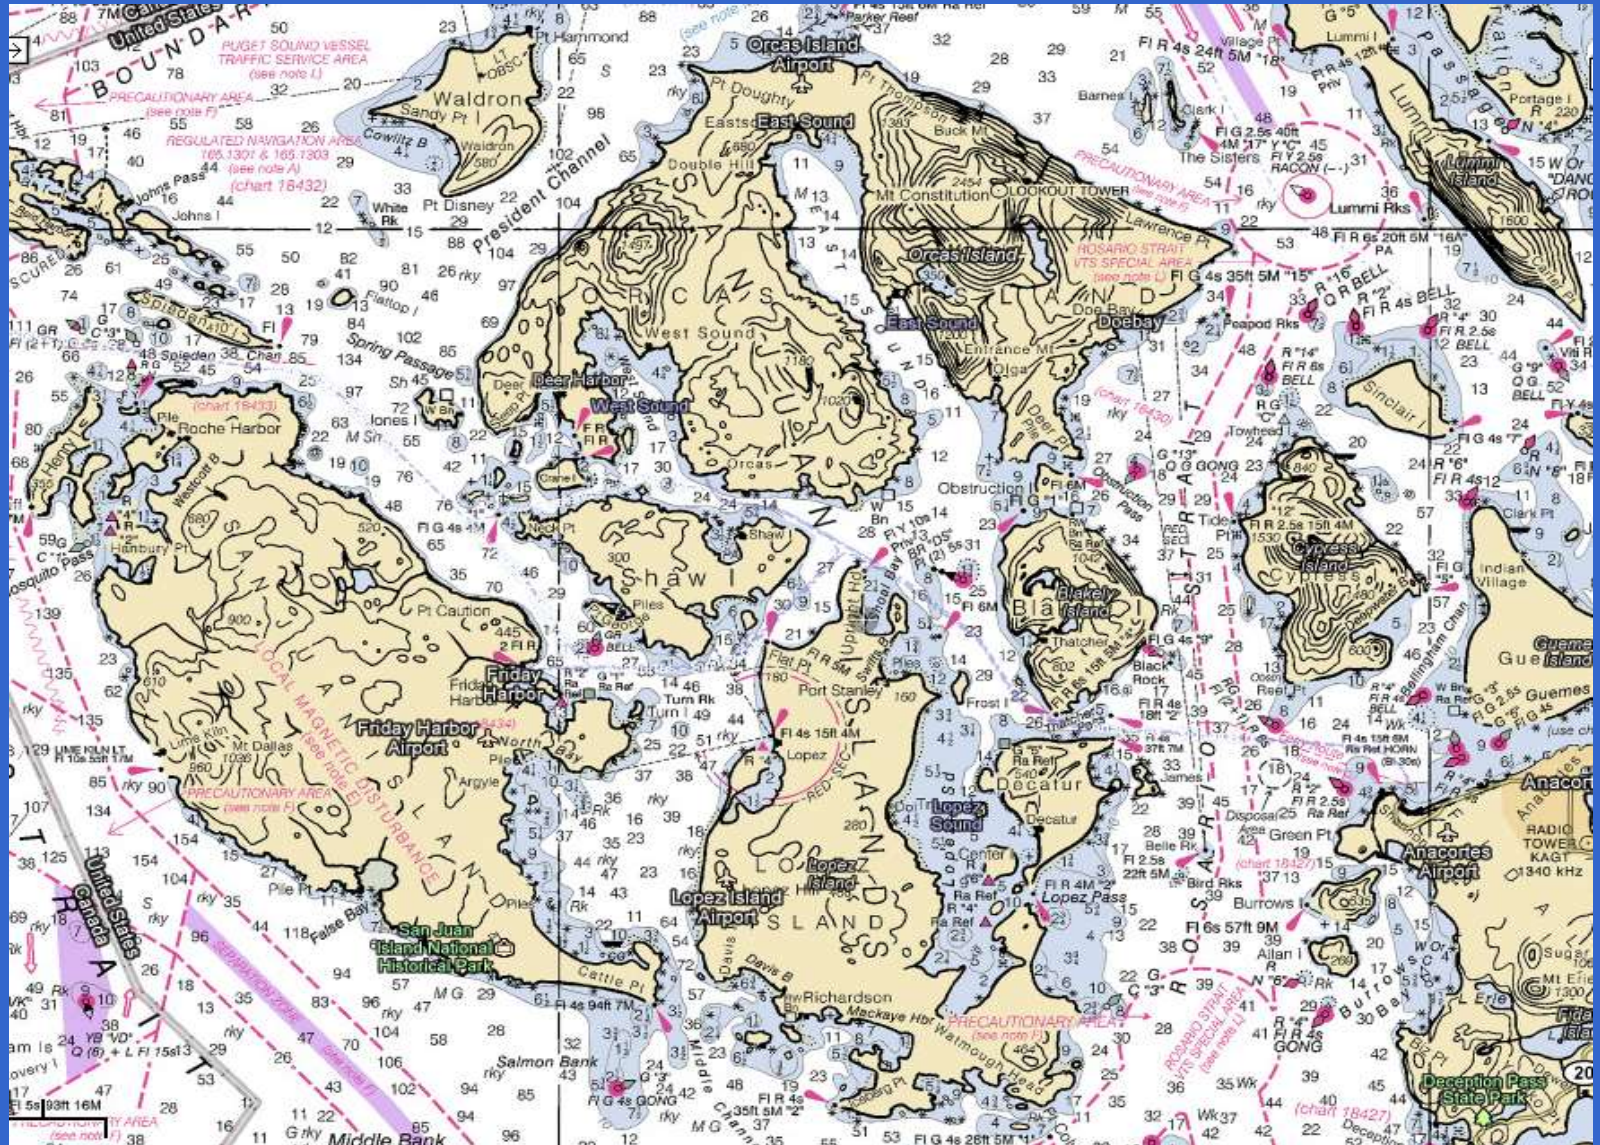

- 10 outstations
- 26 building structures
- 4 in Canada
- 6 in U.S.
- 5 with full time on site caretakers
- 310 total boat slips at outstations
- All have showers, heads
- Free moorage
- Free electricity
- Free Wi-Fi

Montlake Cut and Opening Day

Elliott Bay

- Downtown Seattle
- Clubhouse, head, showers
- Serves as moorage for 150+ SYC boats
- In 1200 slip marina
- 10% discount

Port Madison on Bainbridge Island

- 8+ acres
- 55 boat capacity
- Small boat center
- Playground
- Ice, Showers
- Activities clubhouse
- Residential area
- Full time caretakers

Eagle Harbor on Bainbridge Island

San Juan Islands- Friday Harbor, Henry Island

Friday Harbor

- Downtown Friday Harbor; walking distance
- 30+ boat capacity
- Showers, ice, lounge, heads, bbq
- Full time managers
- Parking

Gig Harbor

- 20+ boat capacity
- Showers and heads
- BBQ
- Covered dining area
- Located residential area

Gig Harbor

- 35 miles south of Seattle
- Secluded recreational and commercial fishing harbor

Thank You!